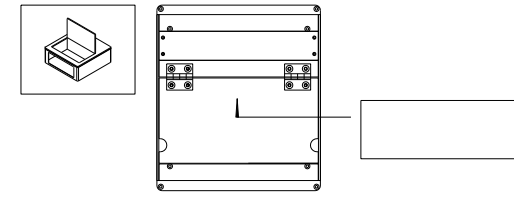

## Special Characteristics

- Allows **parallel connection** to the floor, saving the space of the connector and the cable twist.
- Hole in the lid to **open comfortably** with the finger.
- **Robust finish** that respects the **aesthetics** of the room.
- **Easy installation**, screwable and **easy wiring of the connectors**.
- **Custom manufacturing**: connectors, color, according to the room aesthetics, texts, logos.

## Models

CUB 1UM

Dimensions

251 x 283 x 57  
mm

CUB 2UM

Dimensions

251 x 283 x 100  
mm

CUB 1U

Dimensions

483 x 283 x 57  
mm

CUB 2U

Dimensions

483 x 283 x 100  
mm

Physical Characteristics

	MATERIAL						GROSOR
	Extruded aluminium	Aluminium plate	6063 Alloy	Treatment T5	Stainless steel	Reinforced polyamide	3 mm
Panel Frame							
Frontal and rear panel							
Door							
Union laterals							
Hinges							
General finish	PAINT		COLOR		TEXTS		
	Powder electrostatic covering		Under request		Direct printing of logos, texts according client preferences		