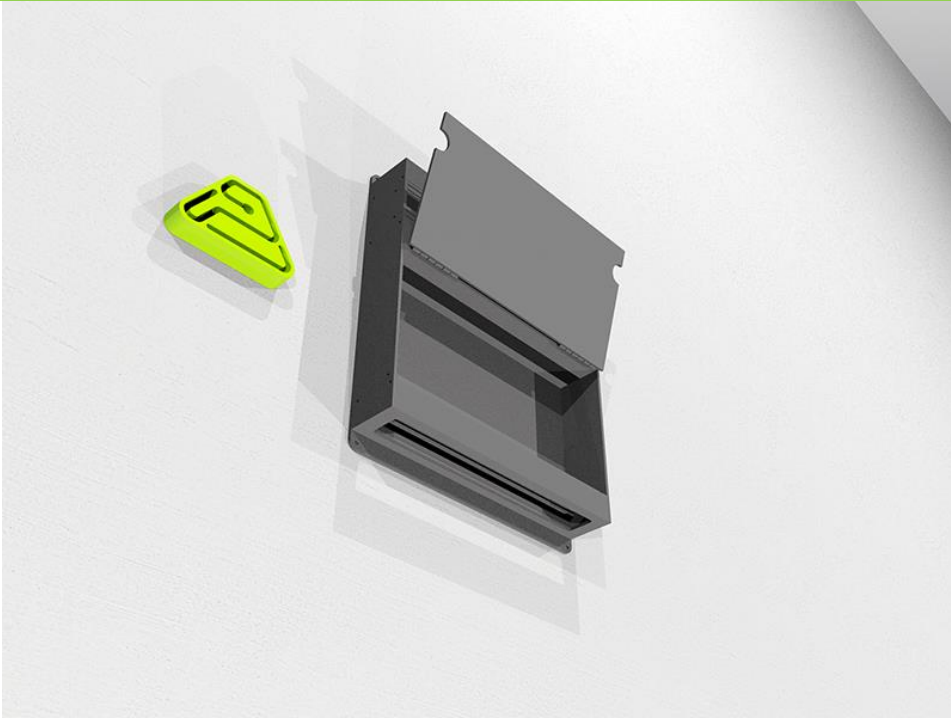

## AV BOXES

### FLOOR

## CUBOID

- **Cable exit** on one side allowing a complete closure of the box when not in use.
- **Full customization of the box** in terms of connectors, texts, logos and colour, allowing full integration with the aesthetics of the room.
- **Designed and manufactured by Pinanson S.L. in Spain**

## Special Characteristics

- Allows **parallel connection** to the floor, saving the space of the connector and the cable twist.
- Hole in the lid to **open comfortably** with the finger.
- **Robust finish** that respects the **aesthetics** of the room.
- **Easy installation**, screwable and **easy wiring of the connectors**.
- **Custom manufacturing**: connectors, color, according to the room aesthetics, texts, logos.