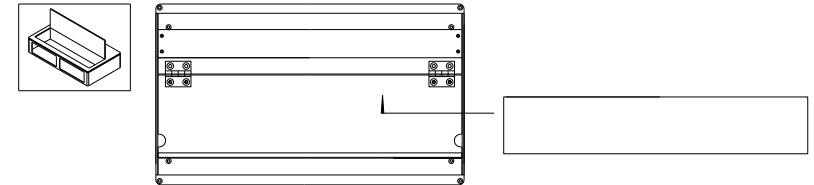

## Models

CUB 1UM

Dimensions

251 x 283 x 57  
mm

CUB 2UM

Dimensions

251 x 283 x 100  
mm

CUB 1U

Dimensions

483 x 283 x 57  
mm

CUB 2U

Dimensions

483 x 283 x 100  
mm

Physical Characteristics

	MATERIAL						GROSOR
	Extruded aluminium	Aluminium plate	6063 Alloy	Treatment T5	Stainless steel	Reinforced polyamide	3 mm
Panel Frame							
Frontal and rear panel							
Door							
Union laterals							
Hinges							
General finish	PAINT		COLOR		TEXTS		
	Powder electrostatic covering		Under request		Direct printing of logos, texts according client preferences		