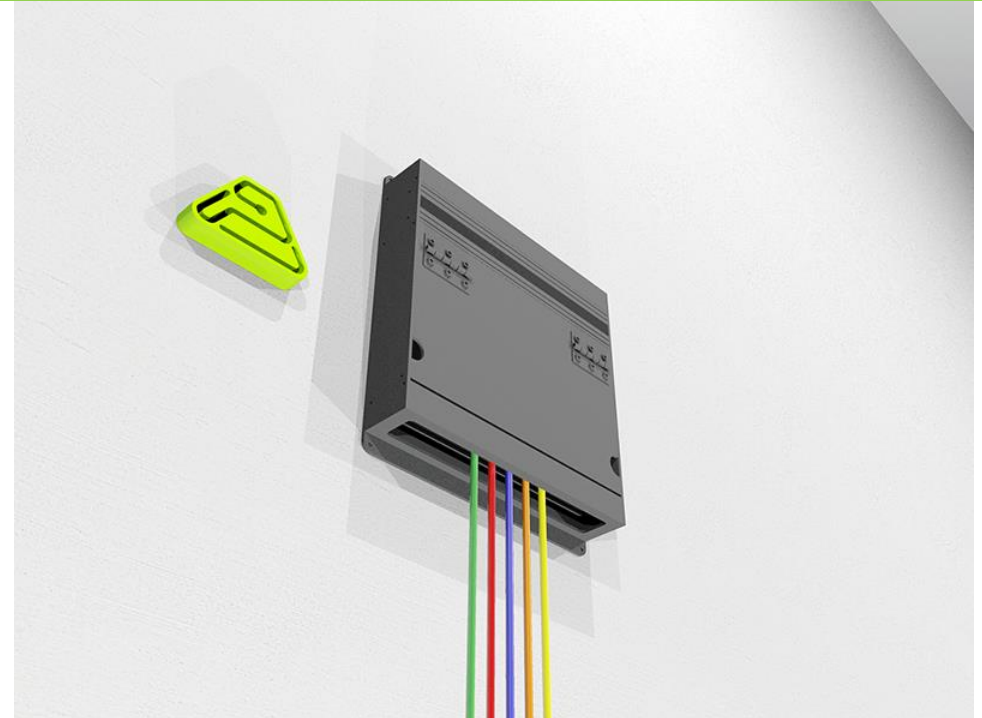

## CUBOID

- **Cable exit** on one side allowing a complete closure of the box when not in use.
- **Full customization of the box** in terms of connectors, texts, logos and colour, allowing full integration with the aesthetics of the room.
- **Designed and manufactured by Pinanson S.L. in Spain**

## Special Characteristics

- Allows **parallel connection** to the floor, saving the space of the connector and the cable twist.
- Hole in the lid to **open comfortably** with the finger.
- **Robust finish** that respects the **aesthetics** of the room.
- **Easy installation**, screwable and **easy wiring of the connectors**.
- **Custom manufacturing**: connectors, color, according to the room aesthetics, texts, logos.