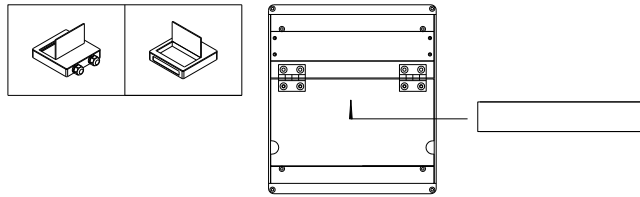

Models

CUB 1UM

Dimensions

251 x 283 x 57
mm

CUB 2UM

Dimensions

251 x 283 x 100
mm