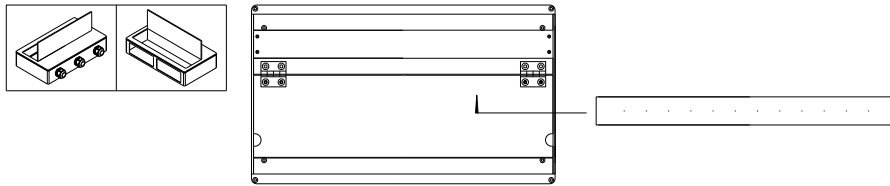

## Models

CUB 1UM

Dimensions

251 x 283 x 57  
mm

CUB 2UM

Dimensions

251 x 283 x 100  
mm

CUB 1U

Dimensions

483 x 283 x 57  
mm

CUB 2U

Dimensions

483 x 283 x 100  
mm

Physical Characteristics

	MATERIAL						GROSOR
	Extruded aluminium	Aluminium plate	6063 Alloy	Treatment T5	Stainless steel	Reinforced polyamide	3 mm
Panel Frame							
Frontal and rear panel							
Door							
Union laterals							
Hinges							
General finish	PAINT		COLOR		TEXTS		
	Powder electrostatic covering		Under request		Direct printing of logos, texts according client preferences		